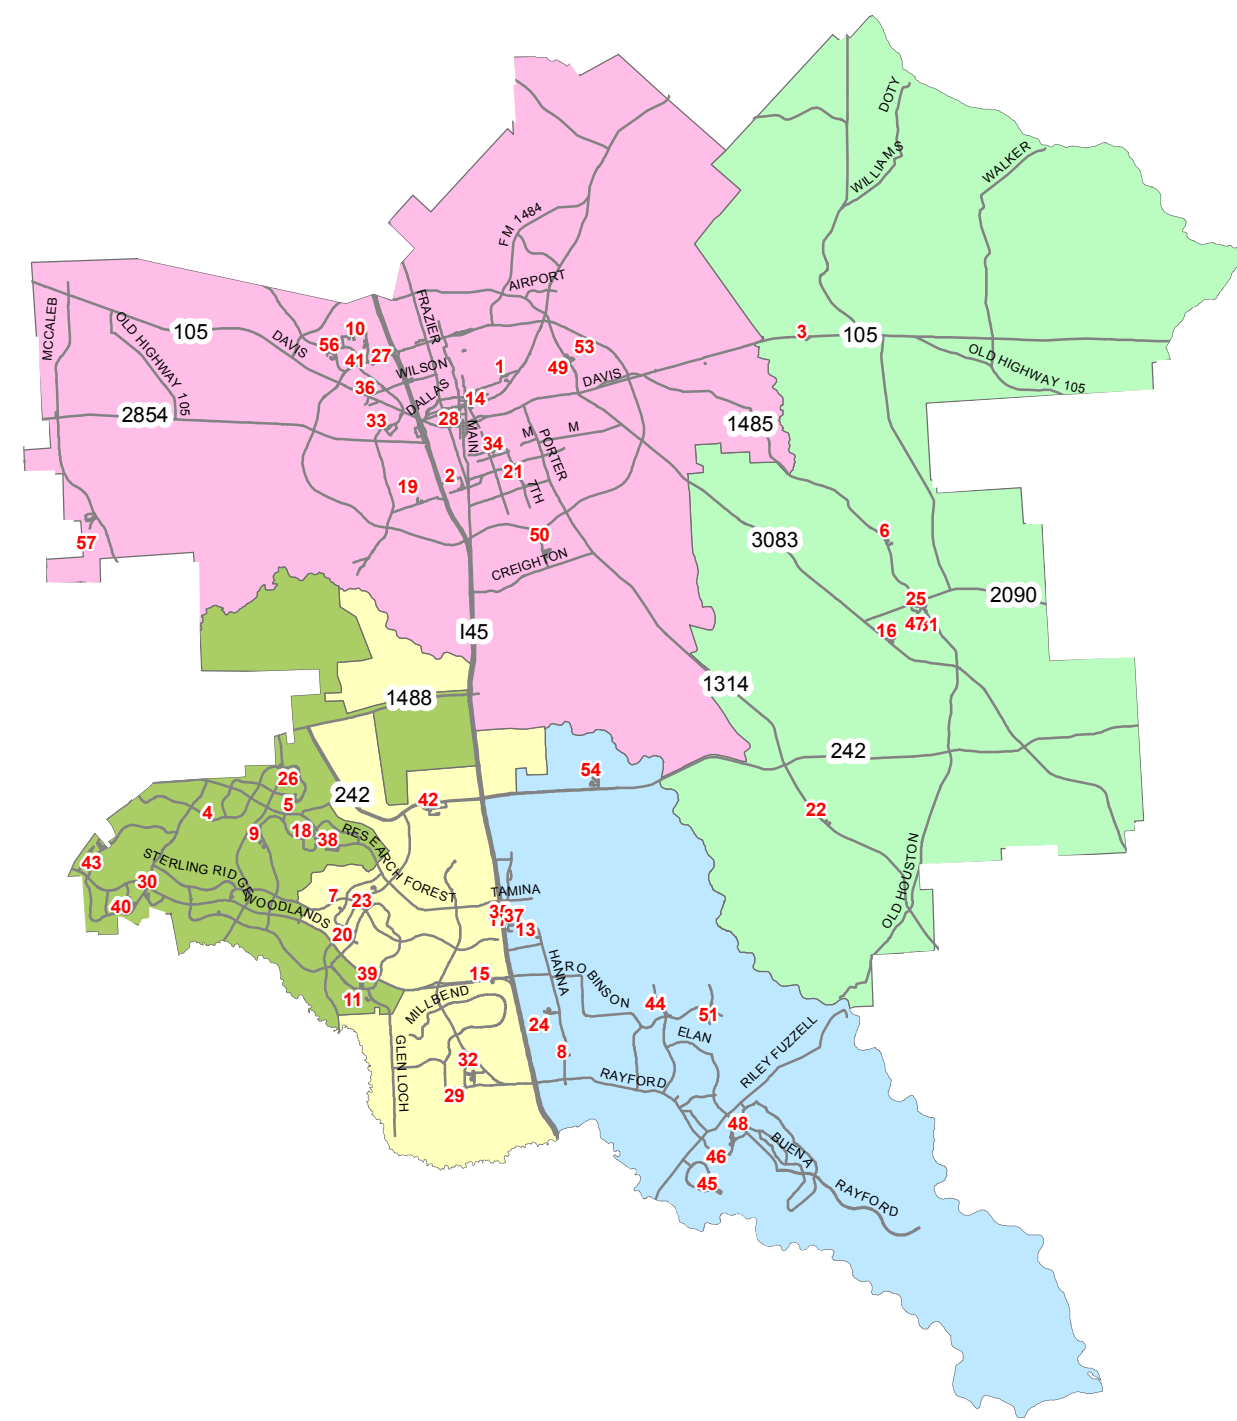

**Conroe Independent School District  
High School Feeder Map  
2014-2015**

- Caney Creek High School**  
Elementary  
3. Austin (excluding zones 25B and 26C)  
6. Creighton  
16. Milam  
22. San Jacinto  
Intermediate  
47. Grangerland  
Junior High  
25. Moorhead  
High School  
31. Caney Creek
- Conroe High School**  
Elementary  
1. Anderson  
2. Armstrong  
3. Austin (zones 25B and 26C only)  
10. Giesinger  
14. Houston  
53. Patterson  
27. Reaves  
19. Rice  
21. Runyan  
57. Stewart  
50. Wilkinson  
Intermediate  
49. Bozman  
41. Cryar  
28. Travis  
Junior High  
56. Peet  
34. Washington  
High School  
33. Conroe 9<sup>th</sup> Grade Campus  
36. Conroe
- Hauke Alternative High School**  
High School  
52. Hauke Alternative
- Oak Ridge High School**  
Elementary  
51. Birnham Woods  
45. Broadway  
8. Ford  
13. Houser  
44. Kaufman  
17. Oak Ridge  
55. Snyder  
Intermediate  
46. Cox  
24. Vogel  
Junior High  
48. York  
54. Irons  
High School  
35. Oak Ridge 9<sup>th</sup> Grade Campus  
37. Oak Ridge

- The Woodlands College Park High School**  
Elementary  
7. David  
12. Hailey  
15. Lamar  
18. Powell (Harper's Landing only)  
20. Ride  
Intermediate  
23. Collins  
29. Wilkerson (excluding Glen Loch)  
Junior High  
32. Knox  
High School  
42. The Woodlands College Park
- The Woodlands High School**  
Elementary  
4. Buckalew  
5. Bush  
43. Deretchin  
9. Galatas  
11. Glen Loch  
18. Powell (excluding Harper's Landing)  
40. Tough  
Intermediate  
43. Deretchin  
26. Mitchell  
40. Tough  
29. Wilkerson (Glen Loch only)  
Junior High  
39. McCullough  
High School  
30. The Woodlands 9<sup>th</sup> Grade Campus  
38. The Woodlands