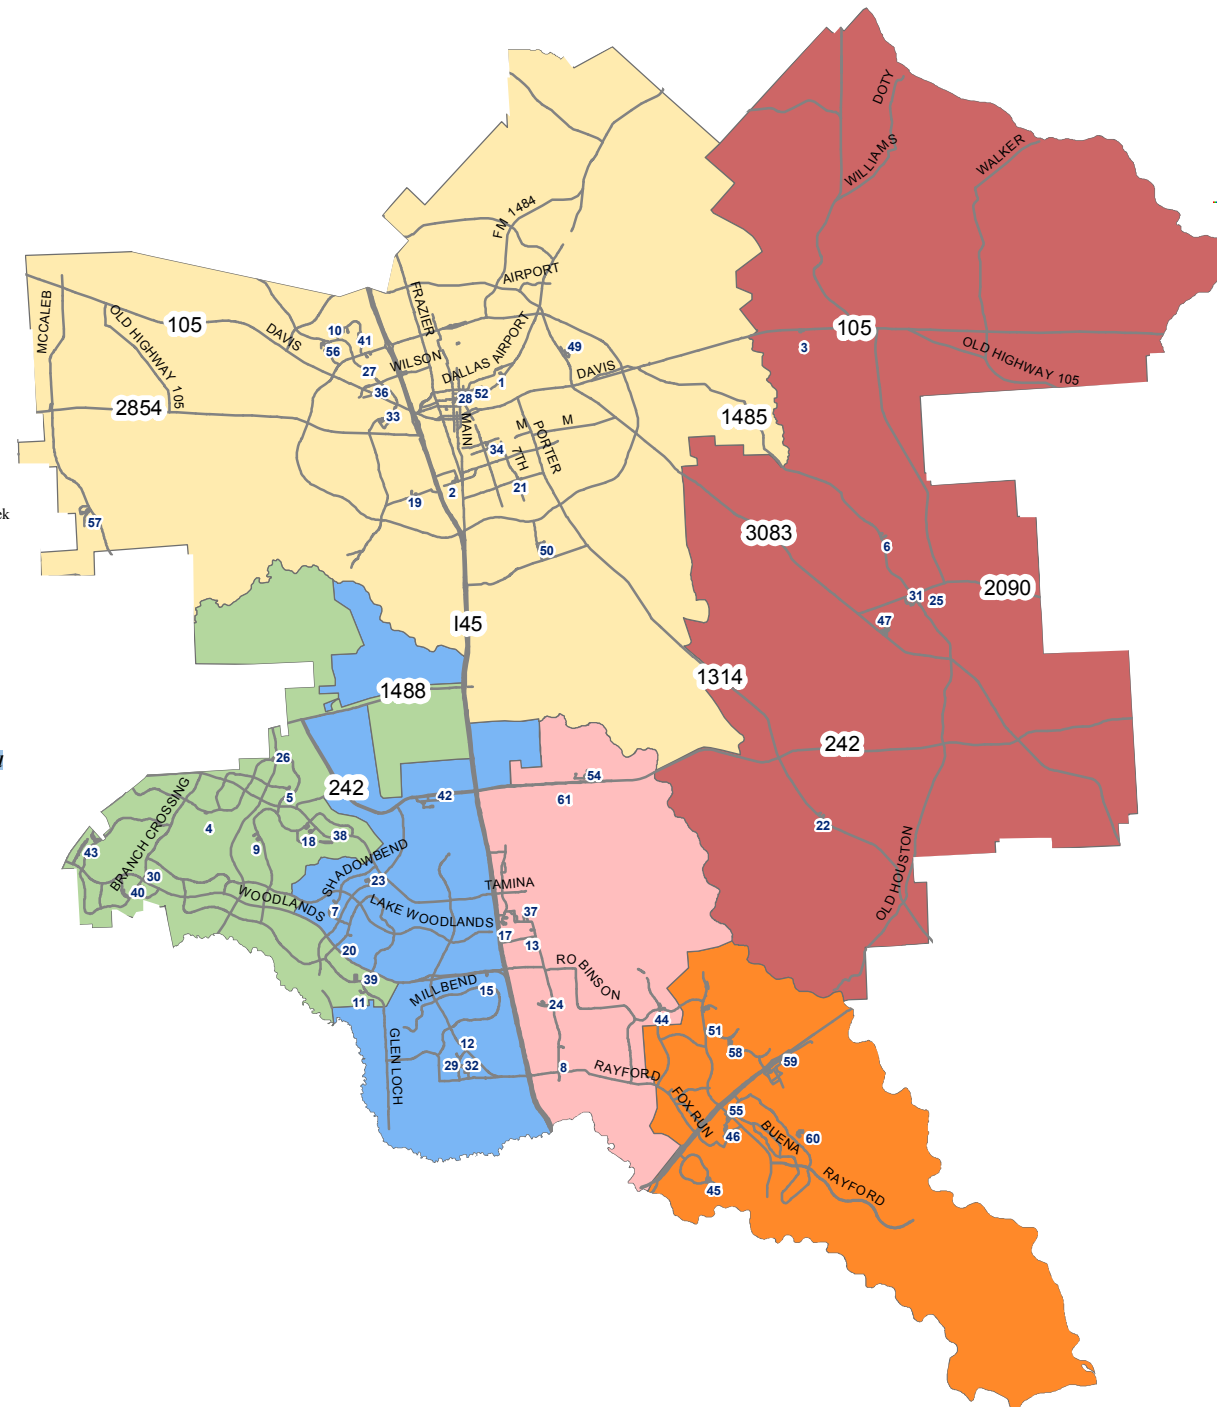

CONROE
INDEPENDENT
SCHOOL DISTRICT

*Conroe Independent School District
High School Feeder Map
2019-2020*

Caney Creek High School

Elementary

- 3. Austin (excluding zones 25B and 26C)
- 6. Creighton
- 16. Milam
- 22. San Jacinto

Intermediate

- 47. Grangerland

Junior High

- 25. Moorhead

High School

- 31. Caney Creek

Conroe High School

Elementary

- 1. Anderson
- 2. Armstrong
- 3. Austin (zones 25B and 26C only)
- 10. Giesinger
- 14. Houston
- 49. Patterson
- 27. Reaves
- 19. Rice
- 21. Runyan
- 57. Stewart
- 50. Wilkinson

Intermediate

- 49. Bozman
- 41. Cryar
- 14. Travis