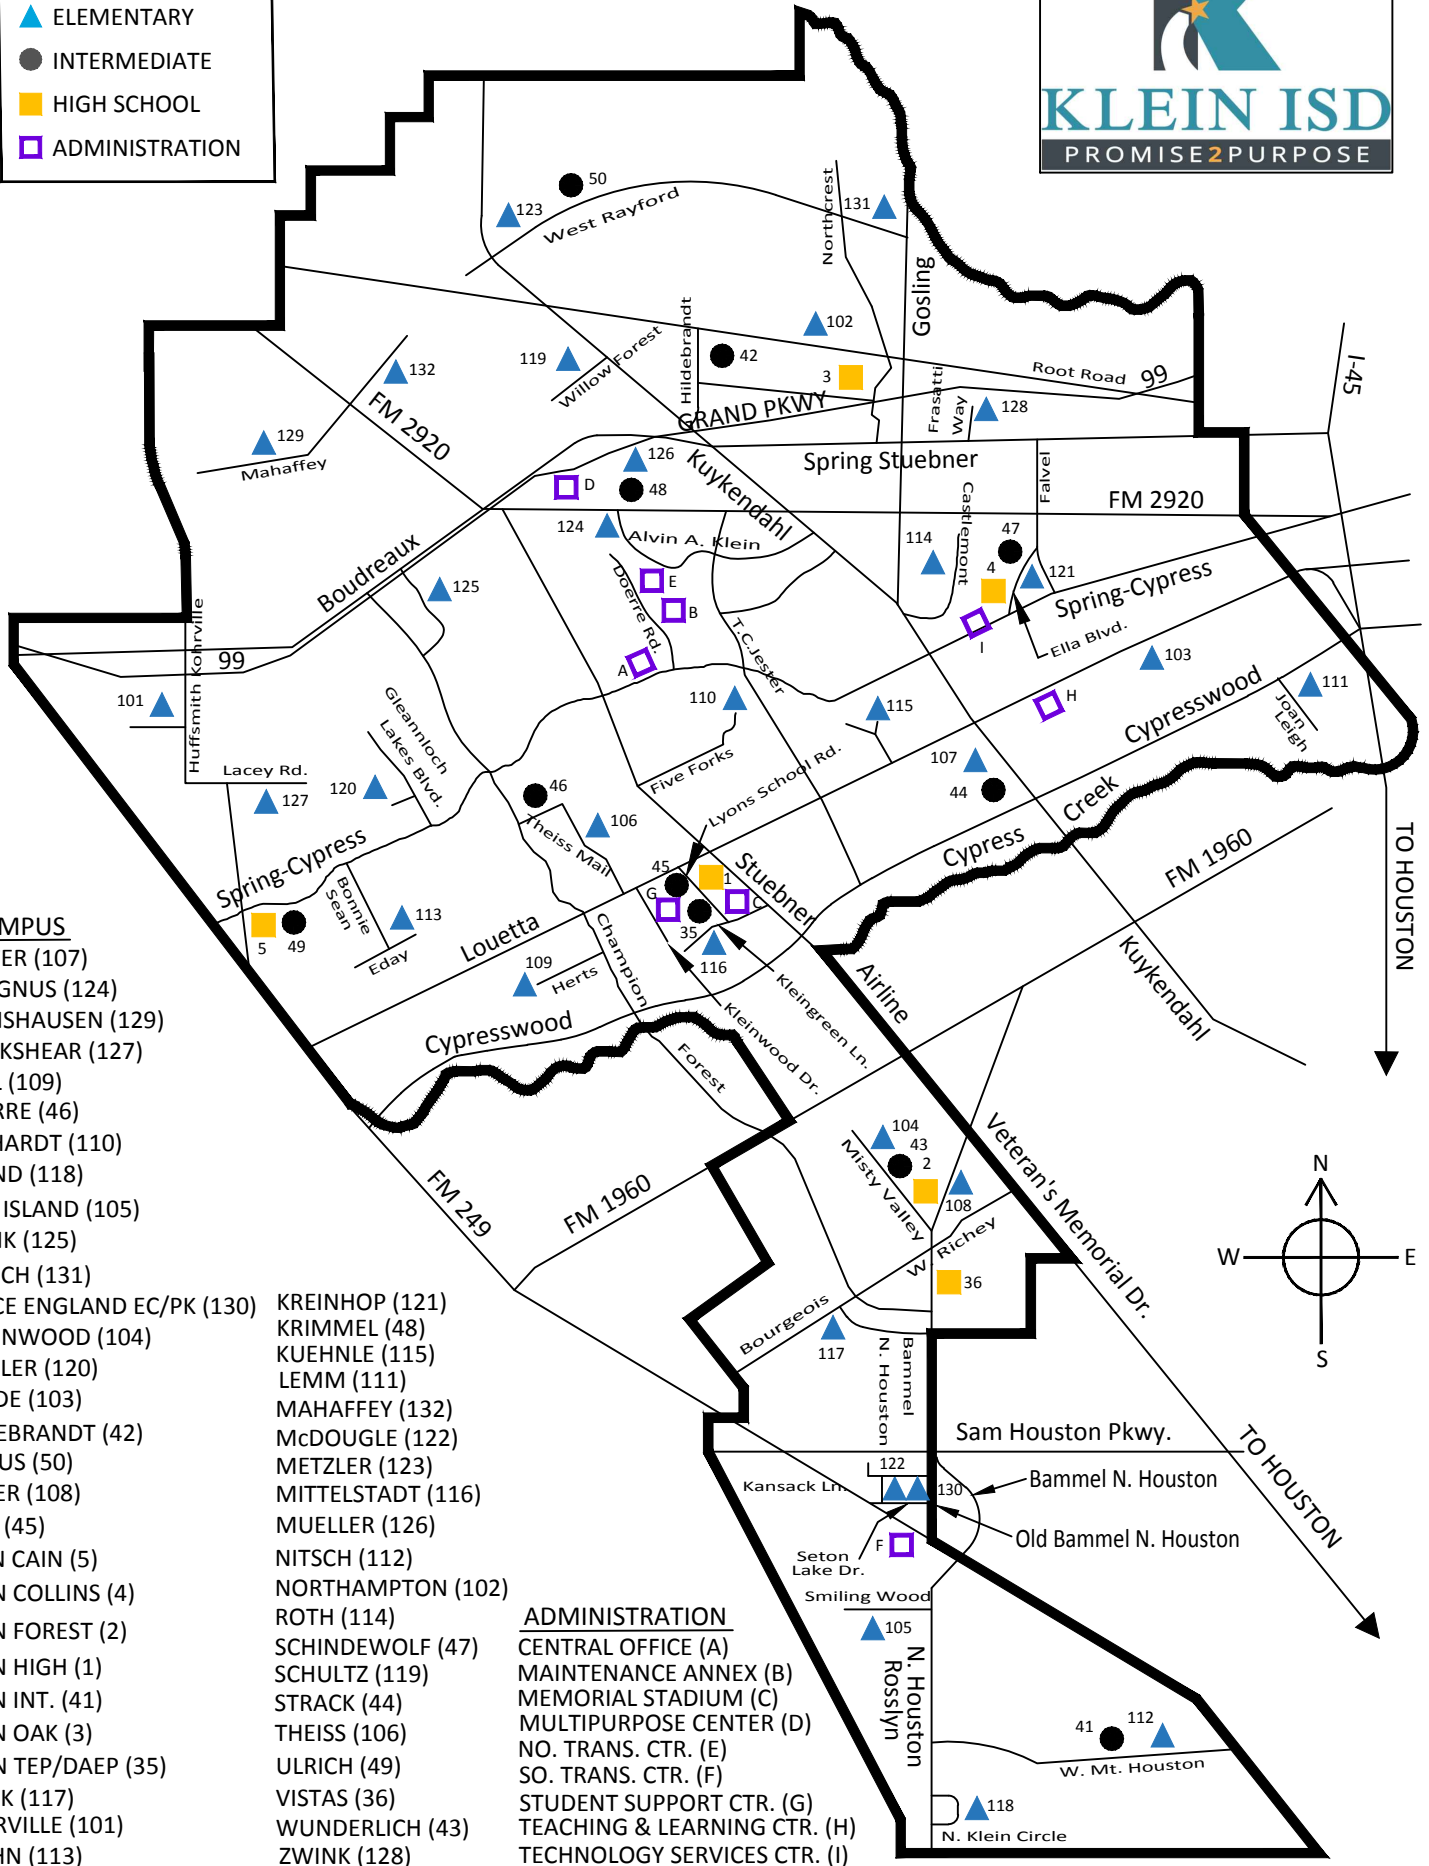

MAP KEY	
	ELEMENTARY
	INTERMEDIATE
	HIGH SCHOOL
	ADMINISTRATION

CAMPUS

- BENFER (107)
- BENIGNUS (124)
- BERNSHAUSEN (129)
- BLACKSHEAR (127)
- BRILL (109)
- DOERRE (46)
- EHRHARDT (110)
- EILAND (118)
- EPPS ISLAND (105)
- FRANK (125)
- FRENCH (131)
- GRACE ENGLAND EC/PK (130)
- GREENWOOD (104)
- HASSLER (120)
- HAUDE (103)
- HILDEBRANDT (42)
- HOFIUS (50)
- KAISER (108)
- KLEB (45)
- KLEIN CAIN (5)
- KLEIN COLLINS (4)
- KLEIN FOREST (2)
- KLEIN HIGH (1)
- KLEIN INT. (41)
- KLEIN OAK (3)
- KLEIN TEP/DAEP (35)
- KLENK (117)
- KOHRVILLE (101)
- KRAHN (113)

- KREINHOP (121)
- KRIMMEL (48)
- KUEHNLE (115)
- LEMM (111)
- MAHAFFEY (132)
- MCDUGLE (122)
- METZLER (123)
- MITTELSTADT (116)
- MUELLER (126)
- NITSCH (112)
- NORTHAMPTON (102)
- ROTH (114)
- SCHINDEWOLF (47)
- SCHULTZ (119)
- STRACK (44)
- THEISS (106)
- ULRICH (49)
- VISTAS (36)
- WUNDERLICH (43)
- ZWINK (128)

ADMINISTRATION

- CENTRAL OFFICE (A)
- MAINTENANCE ANNEX (B)
- MEMORIAL STADIUM (C)
- MULTIPURPOSE CENTER (D)
- NO. TRANS. CTR. (E)
- SO. TRANS. CTR. (F)
- STUDENT SUPPORT CTR. (G)
- TEACHING & LEARNING CTR. (H)
- TECHNOLOGY SERVICES CTR. (I)